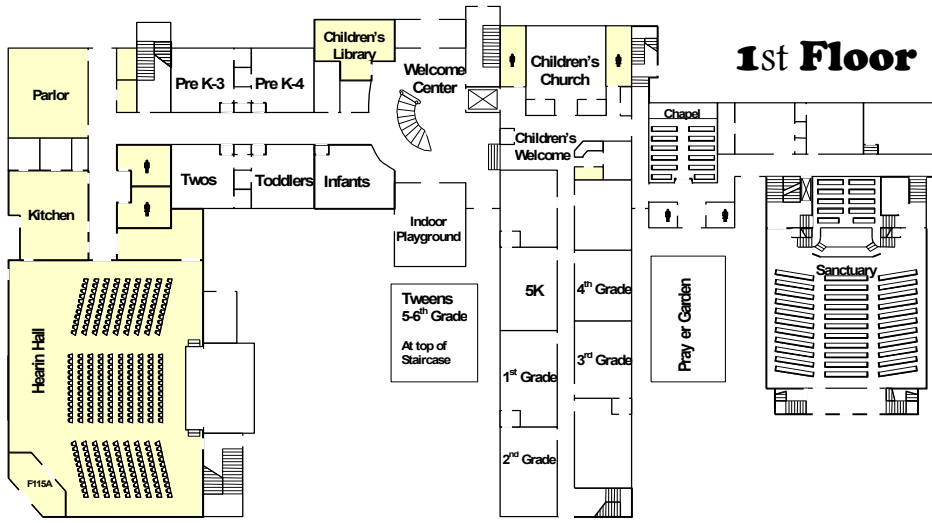

**Small Groups
Spring Semester
April 23—May 28
2017**

Cullman First United Methodist Church

320 3rd Street, SE Cullman AL 35055

(256)734-6690 Fax (256) 734-4492

fumc@cullmanfumc.com

www.cullmanfumc.com

[@CullmanFUMC](https://twitter.com/CullmanFUMC) facebook.com/cullmanfumc

**“Followers of Jesus
challenged and equipped to
reach people and change
lives. (It starts with me.)”**

WORSHIP

- 8:45 AM Traditional Worship in Sanctuary
- 8:45 AM Contemporary Worship in Hearin Hall
- 9:40 AM Communion in Chapel
- 11:00 AM Traditional Worship in Sanctuary